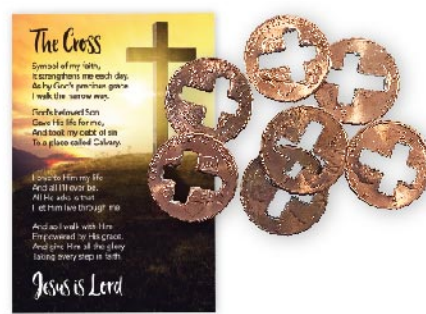

Cross cutout Pennies
Each penny features a cross-shaped cutout, and comes with a Cross Pocket Card.

56317 Pk 50 65¢ Each