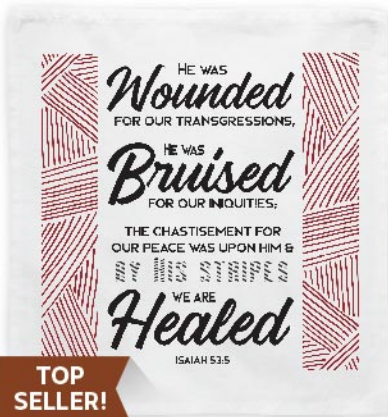

To be used as a point of contact for faith,
prayer, & kindness in the name of Jesus.

\$9.99
EACH PACK

- 100% Cotton
- Lightweight
- Measures 8" x 8"
- Pack 6

51121 Promises

51122 Peace

**TOP
SELLER!**

51123 By His Stripes