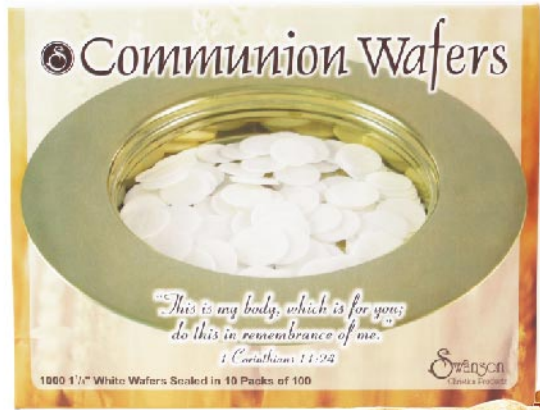

56547 500 Count
$10.49 Each Box

Soft Communion Bread.
Unleavened, Crumb Free, appx 1/2"
Packaged in resealable stay-fresh bags.