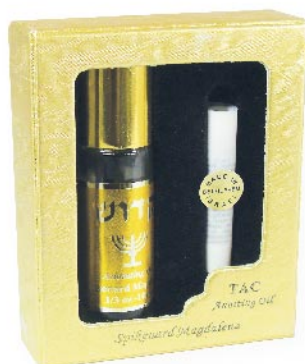

\$46.99
EACH

- 50901* Navy
- 50902* Pink
- 50903* Black
- 50904* Blue

Made in Israel

SPIKENARD MAGDALENA ANOINTING OIL

This oil was produced according to the exact ingredients that were used in the 1st century B.C. The formula consists of myrrh, nard, cinnamon, iris, sunbul oil, and perfume oil. Packed in a clear glass bottle with a roller ball for easy application. Includes a scroll with an explanation of Magdalena anointing oil. Contains approximately 1/3 oz. of anointing oil.