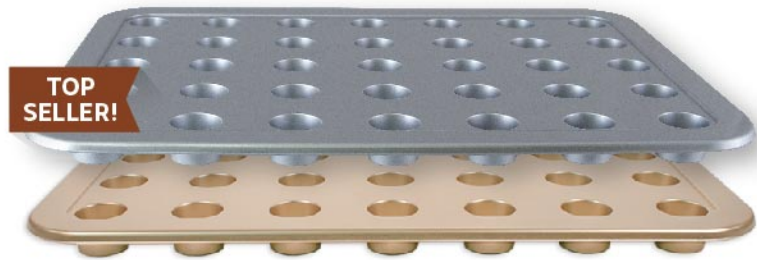

ECONOMY COMMUNION TRAYS

Our economy communion trays are lightweight, durable, and scratch resistant. Made of heavy-duty plastic with shiny metallic coatings in silver or gold.

Stackable and easy to travel with and store. Great for mission trips and outreach. Each fits up to 35 standard-sized communion cups. Measures approximately 13" x 9½" x ¾"

56460* $19.99

Silvertone

56461* $19.99

Goldtone

Communion Ware

These Communion Ware components are each made of shiny stainless steel that will provide many years of lasting beauty and durability. Covers feature a simple screw-on cross finial.

BREAD PLATES & COVERS

Bread Plates are 10¾" in diameter with the well in the center measuring 7⅞" diameter x 1" deep.

Bread Plate Covers measure 7⅞" diameter to fit over Bread Plates.