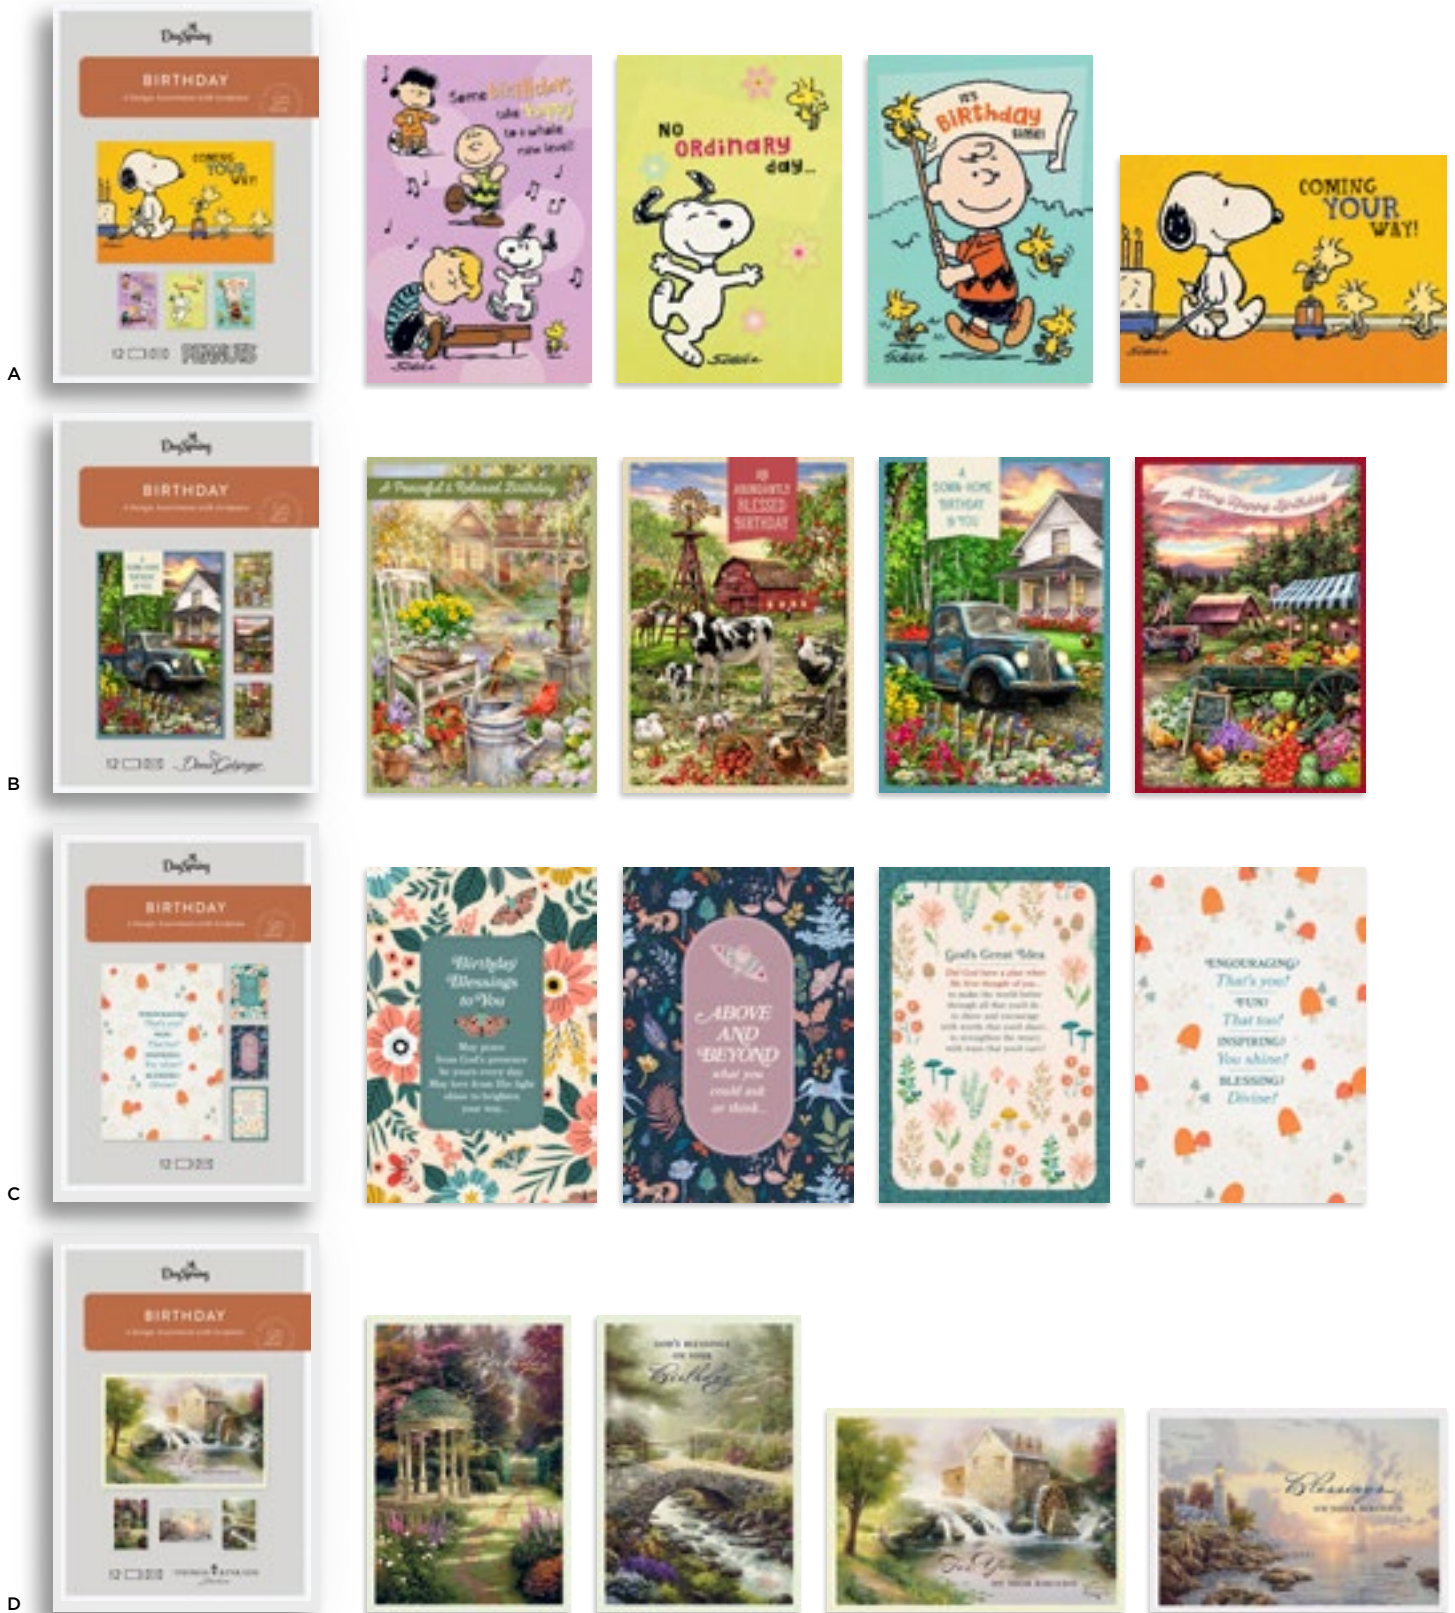

A

B

C

D

0 81983 73010 8
A 86067 • Birthday Peanuts® | Cannot ship outside North America
$4.00 WHSL

0 81983 78724 9
B U1610 • Birthday Donna Gelsinger
$4.00 WHSL

0 81983 78401 9
C U1198 • Birthday Cottage Core
$3.50 WHSL

0 81983 53349 5
D 86068 • Birthday Thomas Kinkadee™
KJV Scripture Text
$4.00 WHSL

BOXED CARDS

6⁵/₁₆" × 4¹/₂"
3 each of 4 designs
12 white envelopes
Packaging: 7³/₄" × 5³/₈" × 1¹/₈"
Printed lid box

Packaging may vary as titles are updated with new box lids.