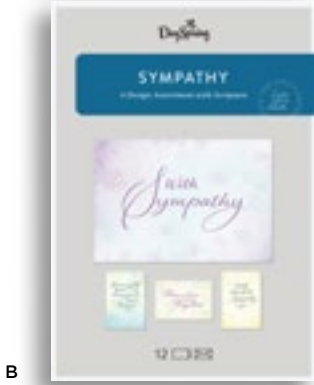

**BOXED CARDS**

6 1/16" x 4 1/2"  
3 each of 4 designs  
12 white envelopes  
Packaging: 7 3/4" x 5 3/8" x 1 1/8"  
Printed lid box

Packaging may vary as titles are updated with new box lids.

A

B

C

0 81983 56934 0  
**A 77539 • Sympathy Hymns** | KJV Scripture Text  
 Inside design and colored envelopes | **\$4.00 WHSL**

0 81983 56936 4  
**B 77541 • Sympathy Simply Stated**  
**\$3.50 WHSL**

0 81983 77515 4  
**C U0060 • Sympathy Landscapes**  
**\$3.50 WHSL**

**BOXED CARDS**

6<sup>5</sup>/<sub>16</sub>" × 4<sup>1</sup>/<sub>2</sub>"  
 3 each of 4 designs  
 12 white envelopes  
 Packaging: 7<sup>3</sup>/<sub>4</sub>" × 5<sup>3</sup>/<sub>8</sub>" × 1<sup>1</sup>/<sub>8</sub>"  
 Printed lid box