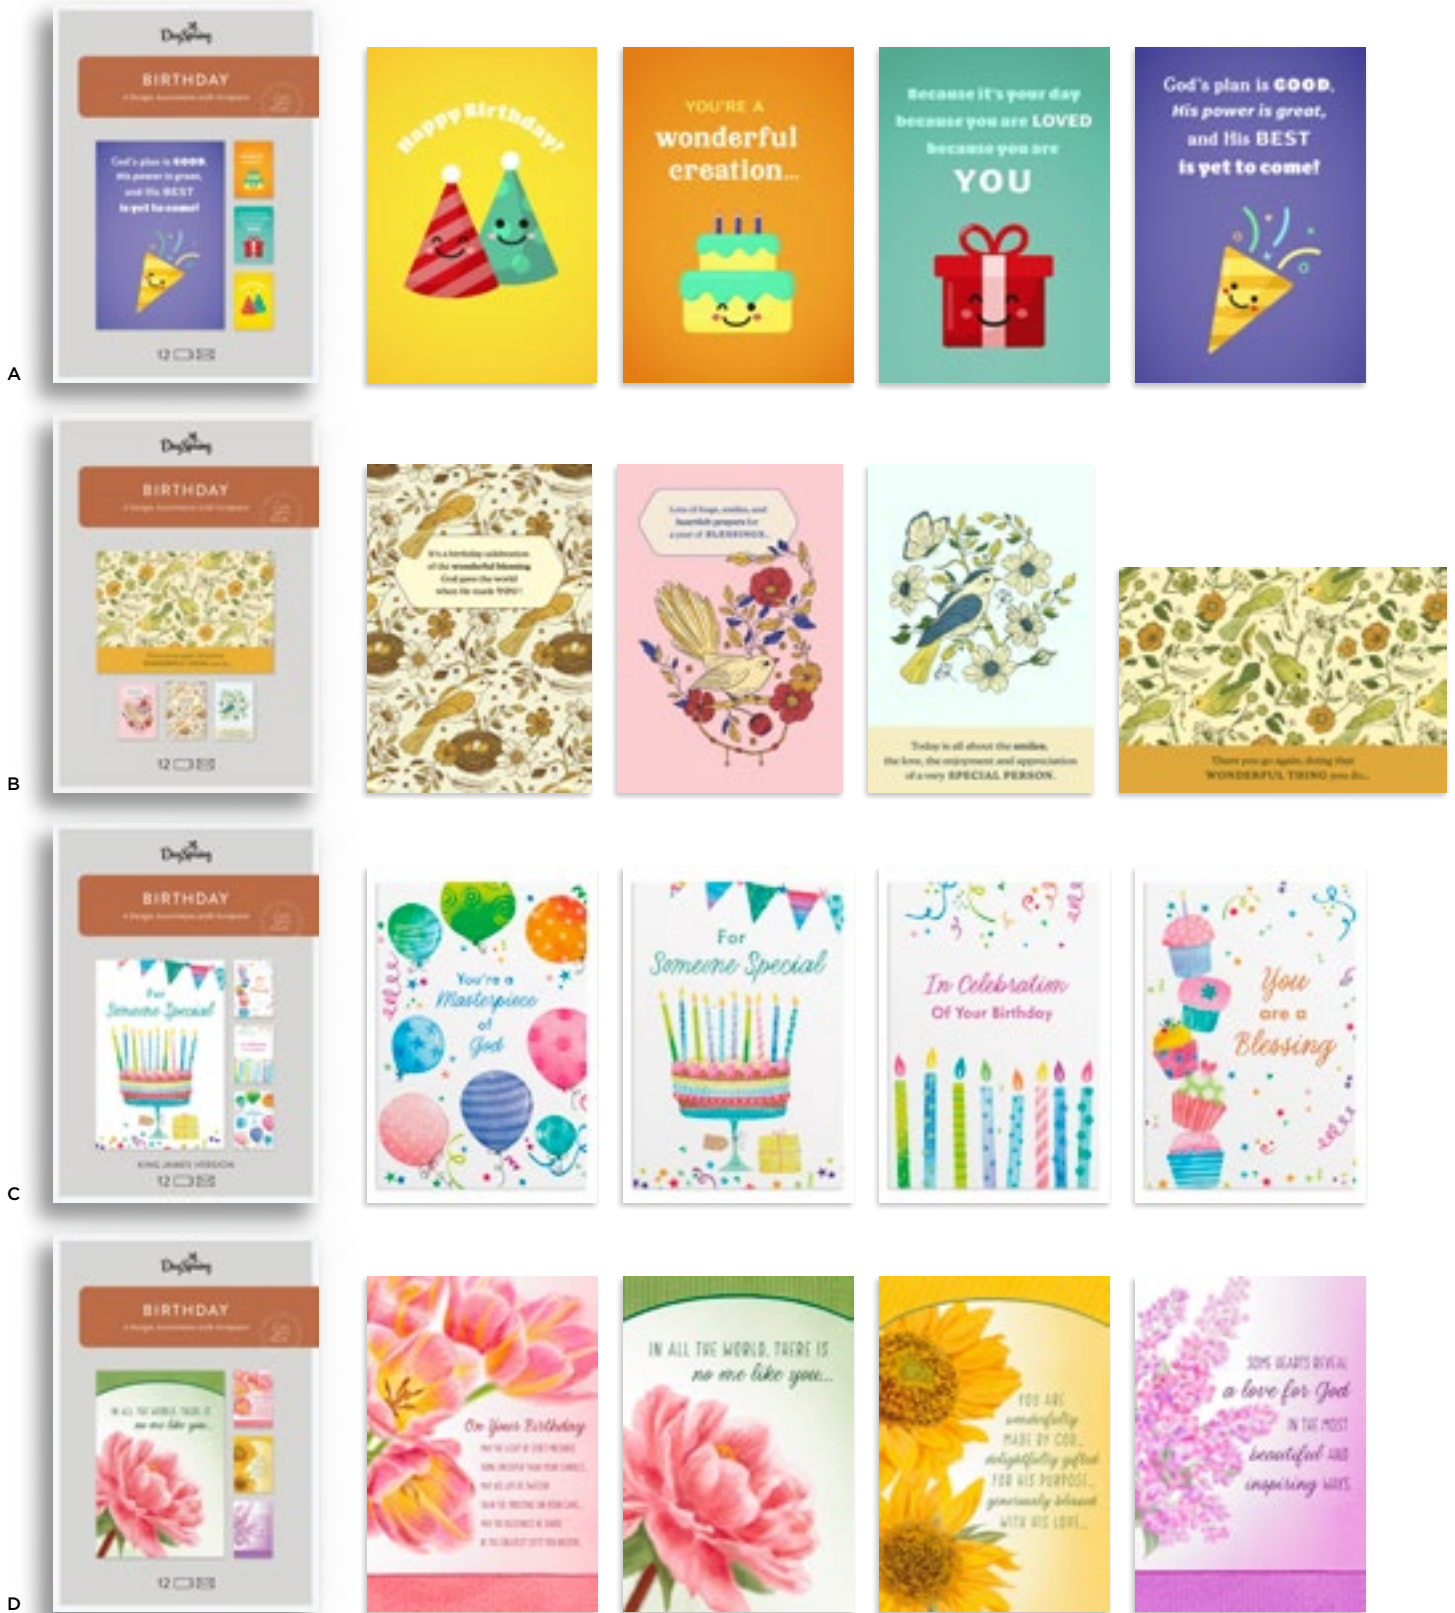

A

B

C

D

A J9174 • Birthday

B U0056 • Birthday Birds

C J9175 • Birthday
KJV Scripture Text

D U1199 • Birthday Floral

BOXED CARDS

6 1/8" x 4 1/2"
3 each of 4 designs
12 white envelopes
Packaging: 7 3/4" x 5 3/8" x 1 1/8"
Printed lid box | **$3.50 WHSL**

Packaging may vary as titles are updated with new box lids.