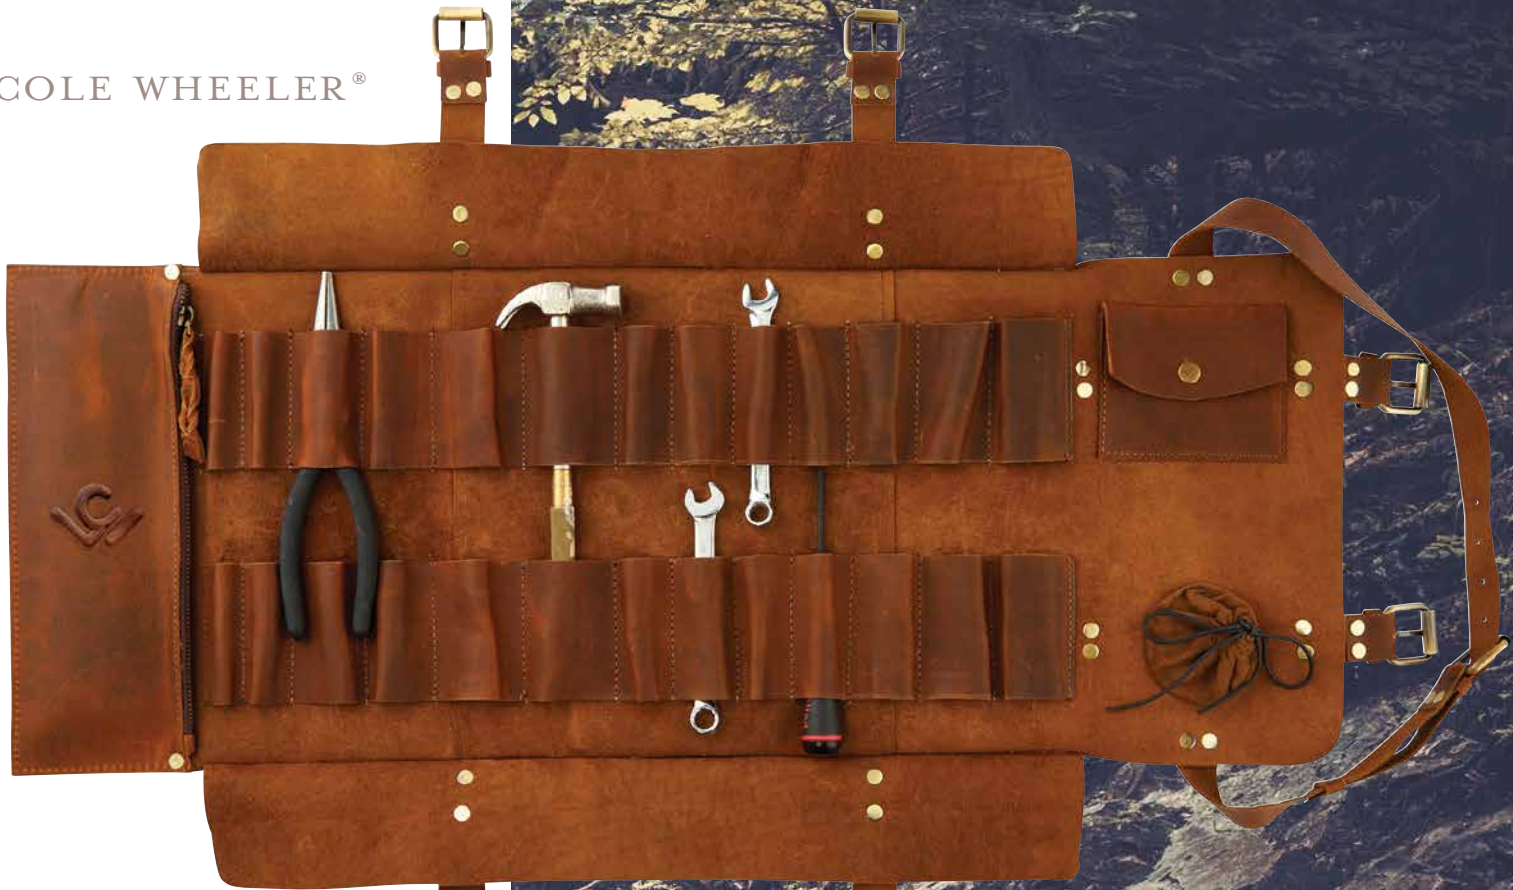

BUFFALO LEATHER TOOL ROLL

Gear up for your next adventure with our Buffalo Leather Tool Roll, designed to keep your essentials organized and secure when you're hitting the open road. With its durable construction and convenient roll-up format, set out on your journey with confidence and style.