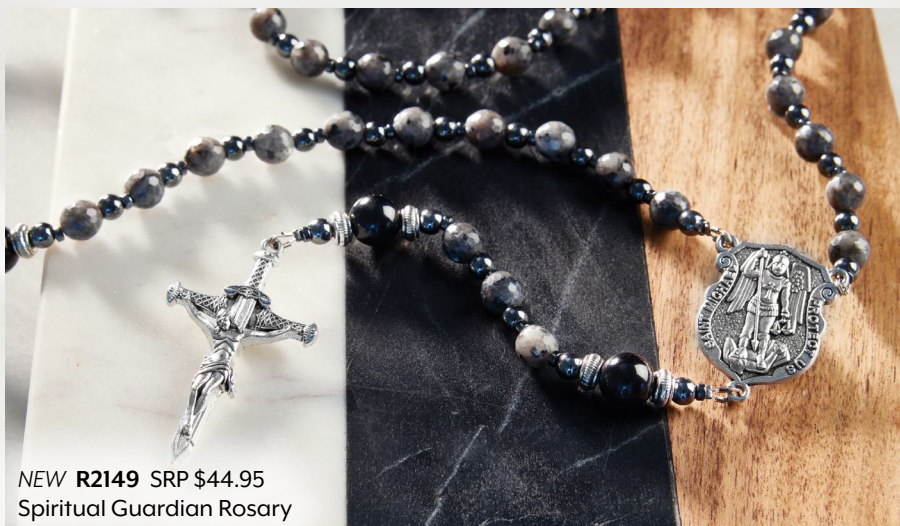

NEW **R2148** SRP $49.95
Blessed Mother Rosary

NEW **R2149** SRP $44.95
Spiritual Guardian Rosary

Spiritual Guardian

Honoring the strength, protection and guidance of fathers, this rosary reflects the spiritual guardianship of Saint Michael. Made with labradorite and onyx beads, chosen for their strength and grounding properties, this celebrates the steadfast role of Our Father, the Spiritual Guardian.

8mm Faceted Labradorite Bead
10mm Onyx Our Father Beads
Antique Silver Plate, 22" L
2" Crucifix, ¼" Centerpiece
1 pc, Gift Boxed