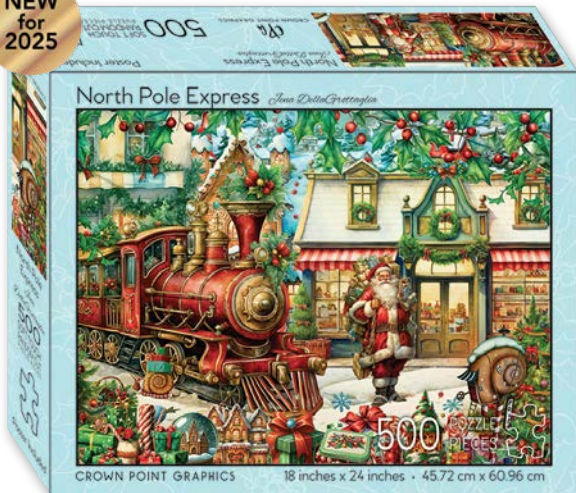

NEW
for
2025

CANDY SHOP

PZ5U92522 • Jena DellaGrottaglia

Immerse yourself in a vibrant collage of colorful candy treats that'll tickle your taste buds and brighten your day. From lollipops to jellybeans, every piece brings a burst of sweetness and fun.

NEW
for
2025

NORTH POLE EXPRESS

PZ5U82556 • Jena DellaGrottaglia

This puzzle captures Santa outside his workshop, merrily getting ready to load his workshop's goodies and presents onto the North Pole Express train. The scene is bursting with bright, cheerful colors and the magical delights of Christmas.