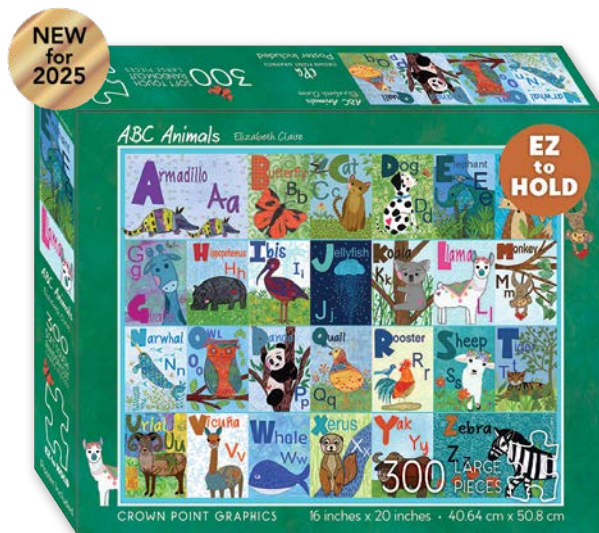

NATIVITY

PZ5C92169 • Marcello Corti

Nativity puzzle features a beautiful moment as the wise men visit the newborn babe after following the star to celebrate His birth.

300 PIECE PUZZLES

Full Color Poster Included • 20" x 16" • \$19.99 ea

Box Dimensions - 13" x 9" x 2.3" • Case quantity 12

Soft Touch Puzzle Pieces reduce glare and provide a more pleasant puzzling experience.

ABBIE AND JACK UNDER THE SEA

PZ3U92243 • Lori Nawyn

Travel with Abbie and her dog Jack as they go on grand adventures. Follow them in this wonderful adventure that takes them under the sea.

ABBIE AND JACK IN THE JUNGLE

PZ3U92244 • Lori Nawyn

Travel with Abbie and her dog Jack as they go on grand adventures. Follow them in this wonderful adventure that takes them into the jungle.

ABC ANIMALS