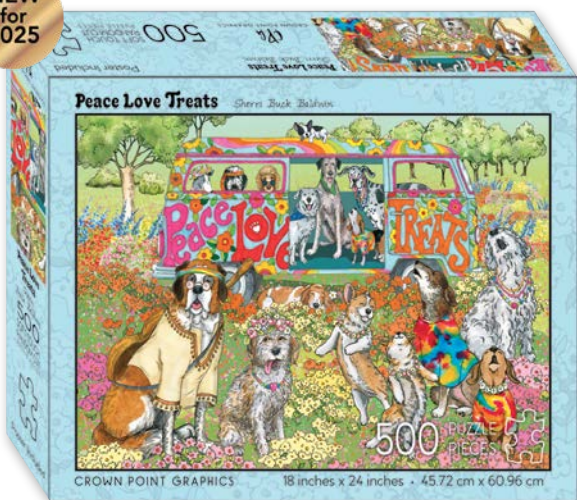

500 PIECE PUZZLES

Full Color Poster Included • 24" x 18" • $24.99 ea

Box Dimensions - 13" x 9" x 2.3" • Case quantity 12

Soft Touch Puzzle Pieces reduce glare and provide a more pleasant puzzling experience.

NEW
for
2025

PEACE LOVE TREATS

PZ5U92511 • Sherri Buck Baldwin

Picture hippie dogs decked out in beads and tie-dye, joyfully piling out of and surrounding a vibrant VW microbus. This bus isn't just any bus—it's covered in delightful word graffiti of treats, peace, and love.

NEW
for
2025