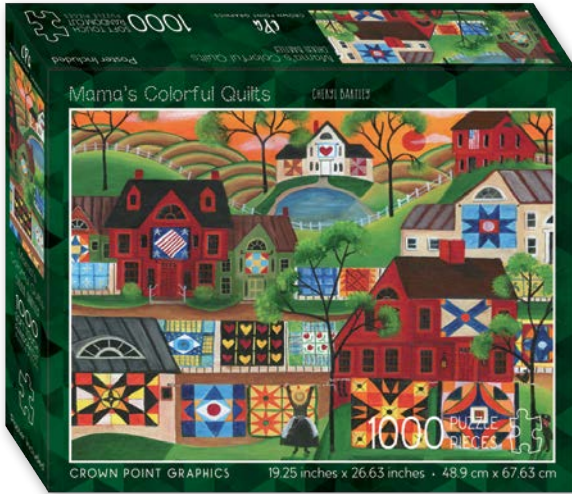

TROPICAL FISH

PZ1U92520 • Jena DellaGrottaglia

Get ready to splash into a vibrant, tropical scene filled with lively fish darting through crystal-clear waters. Perfect for puzzle enthusiasts and ocean lovers alike, this playful and immersive puzzle promises hours of fin-tastic fun.

CHRISTMAS AT THE FARM

PZ1U82558 • Gina Jane Lee

Experience the joy of the holiday season with our Christmas puzzle featuring a charming red truck on a picturesque farm. The farm is beautifully decorated for Christmas, with twinkling lights and festive ornaments.

1000 PIECE PUZZLES

Full Color Poster Included • 26.63" x 19.25" • \$24.99 ea

Box Dimensions - 13" x 9" x 2.3" • Case quantity 12

Soft Touch Puzzle Pieces reduce glare and provide a more pleasant puzzling experience.

MAMA'S COLORFUL QUILTS

PZ1U92512 • Cheryl Bartley

A woman hangs quilts to dry after washing in a quiet village scene. This jigsaw quilt puzzle for adults has bright colors, farmhouses, and rolling hills surrounding the town.