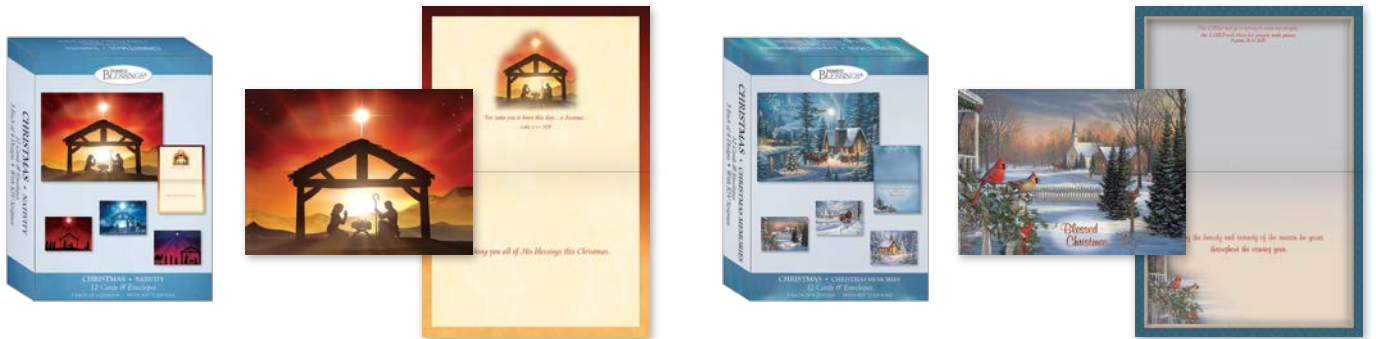

CHRISTMAS ASSORTMENTS

12 Cards - 4.72" x 6.5" ~ 3 each of 4 designs • $7.49 ea.

Each card decorated on the inside • Versed with KJV Scripture

Box Dimensions - 7.087" x 5.158" x 1.18" • Case quantity 48

Review Scripture and Verse information on www.crownpointgraphics.com

7 13755 22567 2

7 13755 22658 7