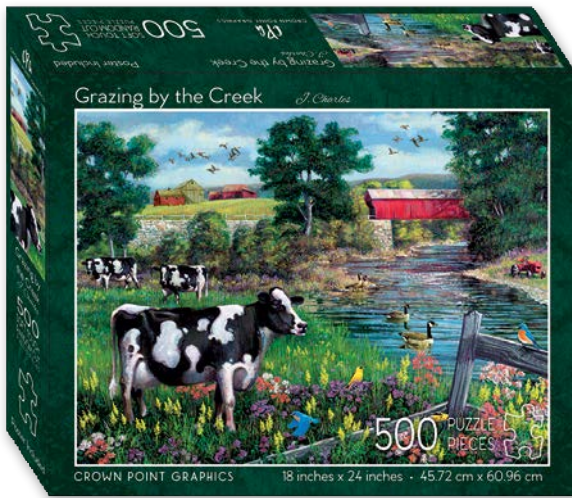

500 PIECE PUZZLES

Full Color Poster Included • 24" x 18" • $24.99 ea

Box Dimensions - 13" x 9" x 2.3" • Case quantity 12

Soft Touch Puzzle Pieces reduce glare and provide a more pleasant puzzling experience.

GRAZING BY THE CREEK

PZ5U92249 • J. Charles

This peaceful scene in the country with lots of interesting bridges, animals, flowers is a reminder of lazy warm summer days.