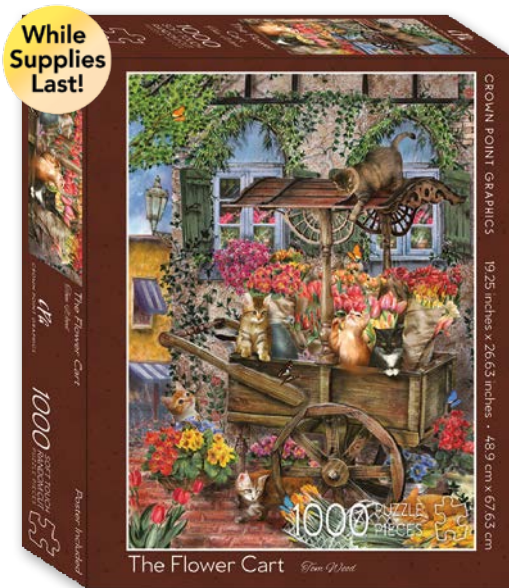

THE FLOWER CART

PZ1U92246 • Tom Wood

Tom Wood's fun playful cats on a flower cart is a fun way to pass some time and brighten your day. Enjoy with a cup of coffee or tea and a friend.

7 13755 92246 5

1000 PIECE PUZZLES