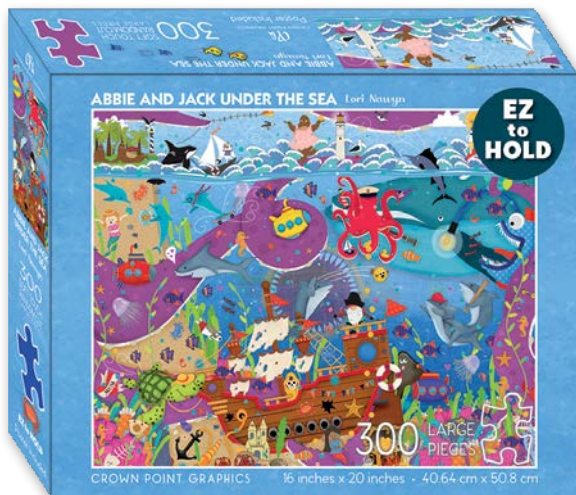

NATIVITY

PZ5C92169 • Marcello Corti

Nativity puzzle features a beautiful moment as the wise men visit the newborn babe after following the star to celebrate His birth.

300 PIECE PUZZLES

Full Color Poster Included • 20" x 16" • \$19.99 ea

Box Dimensions - 13" x 9" x 2.3" • Case quantity 12

Soft Touch Puzzle Pieces reduce glare and provide a more pleasant puzzling experience.

ABBIE AND JACK UNDER THE SEA

PZ3U92243 • Lori Nawyn

Travel with Abbie and her dog Jack as they go on grand adventures. Follow them in this wonderful adventure that takes them under the sea.

ABBIE AND JACK IN THE JUNGLE

PZ3U92244 • Lori Nawyn

Travel with Abbie and her dog Jack as they go on grand adventures. Follow them in this wonderful adventure that takes them into the jungle.

ABC ANIMALS