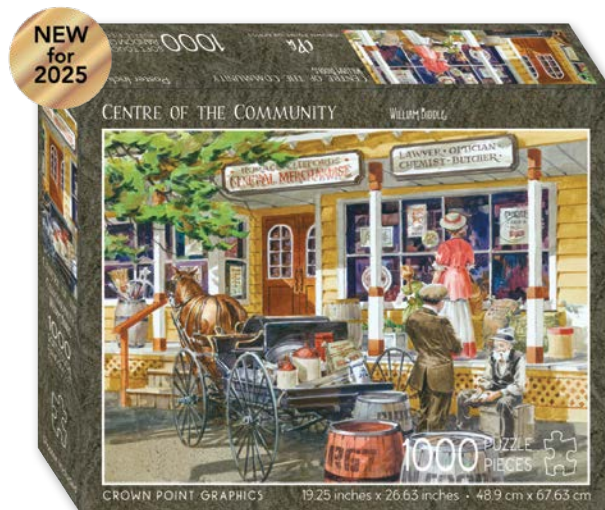

CPG

CROWN POINT GRAPHICS™

1000 PIECE PUZZLES

Full Color Poster Included • 26.63" x 19.25" • \$24.99 ea

Box Dimensions - 13" x 9" x 2.3" • Case quantity 12

Soft Touch Puzzle Pieces reduce glare and provide a more pleasant puzzling experience.

AUTUMN MARKET TRUCK

PZ1U92513 • Bradley Clark

This 1000-piece puzzle showcases a stunning autumn and farmers market theme. Perfect for puzzle enthusiasts, this high-quality puzzle offers hours of entertainment and relaxation as you piece together the intricate details and vibrant colors.