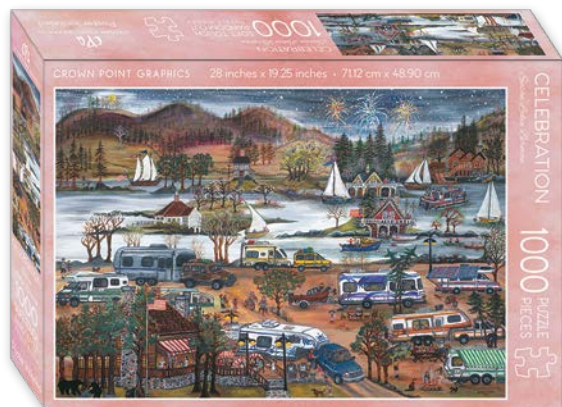

1000 PIECE PUZZLES

Full Color Poster Included • **26.63" x 19.25"** • **$24.99 ea**

Box Dimensions - **13" x 9" x 2.3"** • Case quantity 12

Soft Touch Puzzle Pieces reduce glare and provide a more pleasant puzzling experience.

CELEBRATION

PZ1C92152 • Susan Lakin Berman

A celebration of people enjoying themselves on a warm summer evening at a campground near a lake.