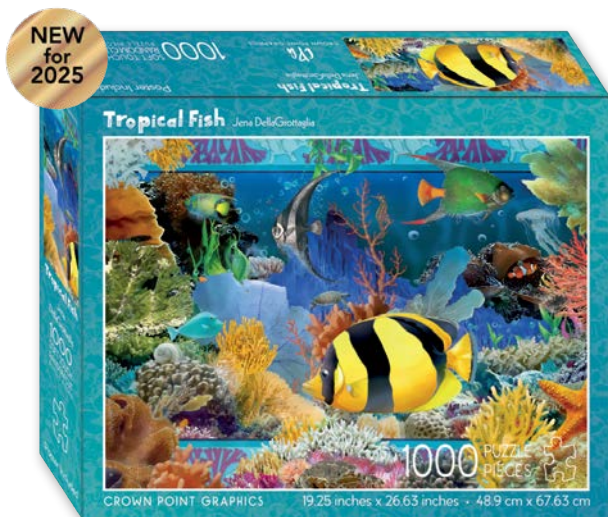

TROPICAL FISH

PZ1U92520 • Jena DellaGrottaglia

Get ready to splash into a vibrant, tropical scene filled with lively fish darting through crystal-clear waters. Perfect for puzzle enthusiasts and ocean lovers alike, this playful and immersive puzzle promises hours of fin-tastic fun.