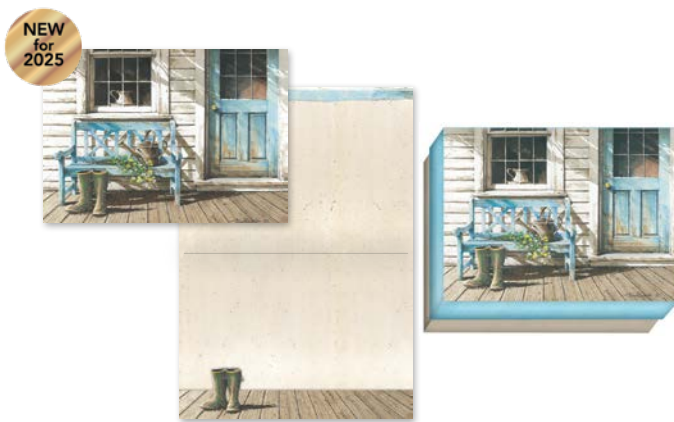

CHEERFUL CHORES
FNC90447 • Scene
John Rossini