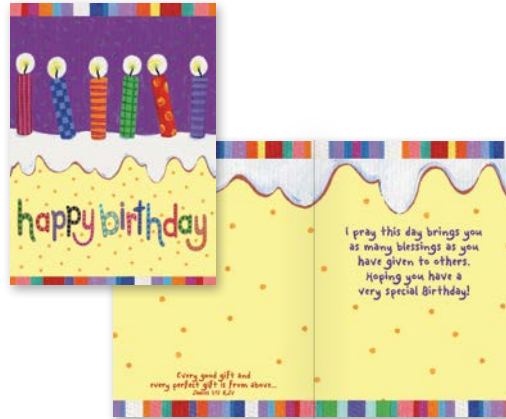

48 CARD VALUE EVERYDAY ASSORTMENTS

Card Size - 4.72" x 6.5" • 2 each of 24 designs • $17.99

Each card decorated on the inside • Versed with KJV Scripture

Box Dimensions - 6.7" x 4.86" x 3.4" • Case quantity 24

Review Scripture and Verse information on www.crownpointgraphics.com

CELEBRATIONS

SBVA22780 • Birthday

KJV Scripture • Various Artists

SHARED BLESSINGS COLLECTION