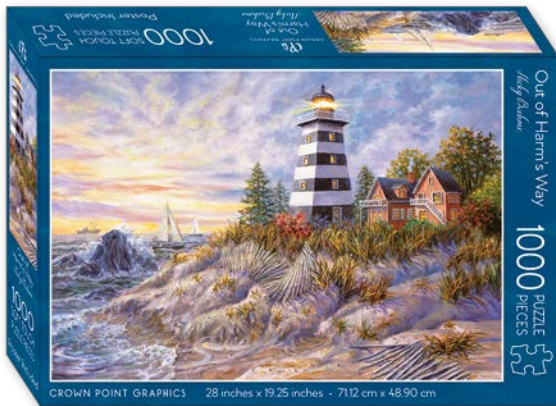

OUT OF HARM'S WAY

PZ1C91841 • Nicky Boehme

Lighthouse guiding sailboats and a ship away from the rocky coast near a colorful beach.