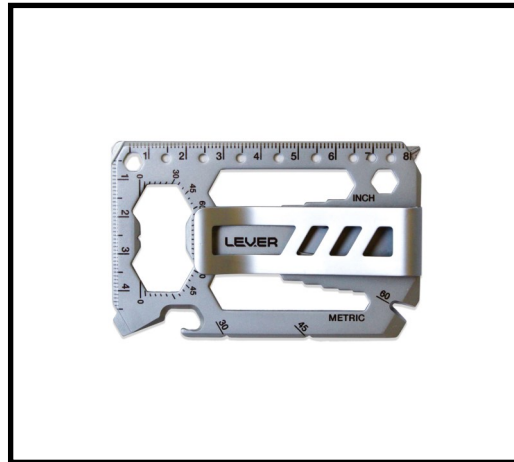

LEVER GEAR

L1069 - Retailer Starter Kit w/Wood Display box 4 each of L1000, L1001, L1004, L1005, L1040
\$347.52 Net

L1070 - Retailer Starter Kit w/Wood Display Box 6 each of L1000, L1001, L1004, L1005
\$383.46 Net

L1071 - Retailer Starter Kit w/PoP Box 24 Cables total choice of L1053, L1054, L1055, L1056, L1090, L1091
\$203.40 Net

LEVER GEAR

L1000R Toolcard Pro –Silver \$12.98

L1001R Toolcard Pro-Silver w/Clip \$14.98