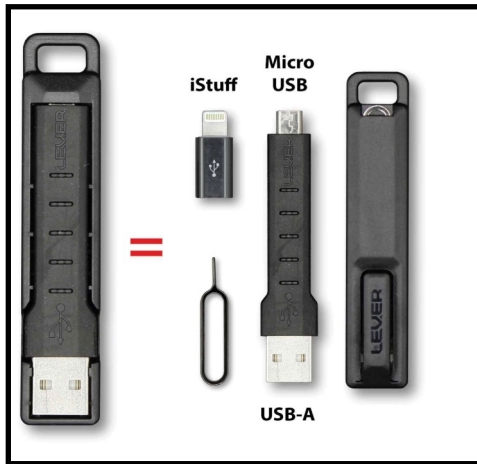

L1053P6 Cable Kit Micro B Lightning $8.48

L1054P6 Cable Kit Micro B USB C $8.48

Packs of 6