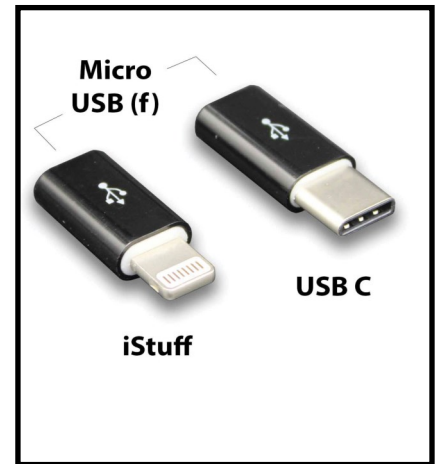

L1071 - Retailer Starter Kit w/PoP Box 24 Cables total choice of L1053, L1054, L1055, L1056, L1090, L1091
\$203.40 Net

LEVER GEAR

L1000R Toolcard Pro –Silver \$12.98

L1001R Toolcard Pro-Silver w/Clip \$14.98

L1004R Toolcard Pro-Black \$15.98

L1005R Toolcard Pro-Black w/Clip \$19.98

L1040 Bitvault Gray \$22.98

L1053P6 Cable Kit Micro B Lightning \$8.48

L1054P6 Cable Kit Micro B USB C \$8.48

Packs of 6

L1057P12 Adapter Combo Micro B

L1058P12 Adaptor Combo iPhone

L1092P12 Adaptor Combo USB-C

\$3.48 each in 12's