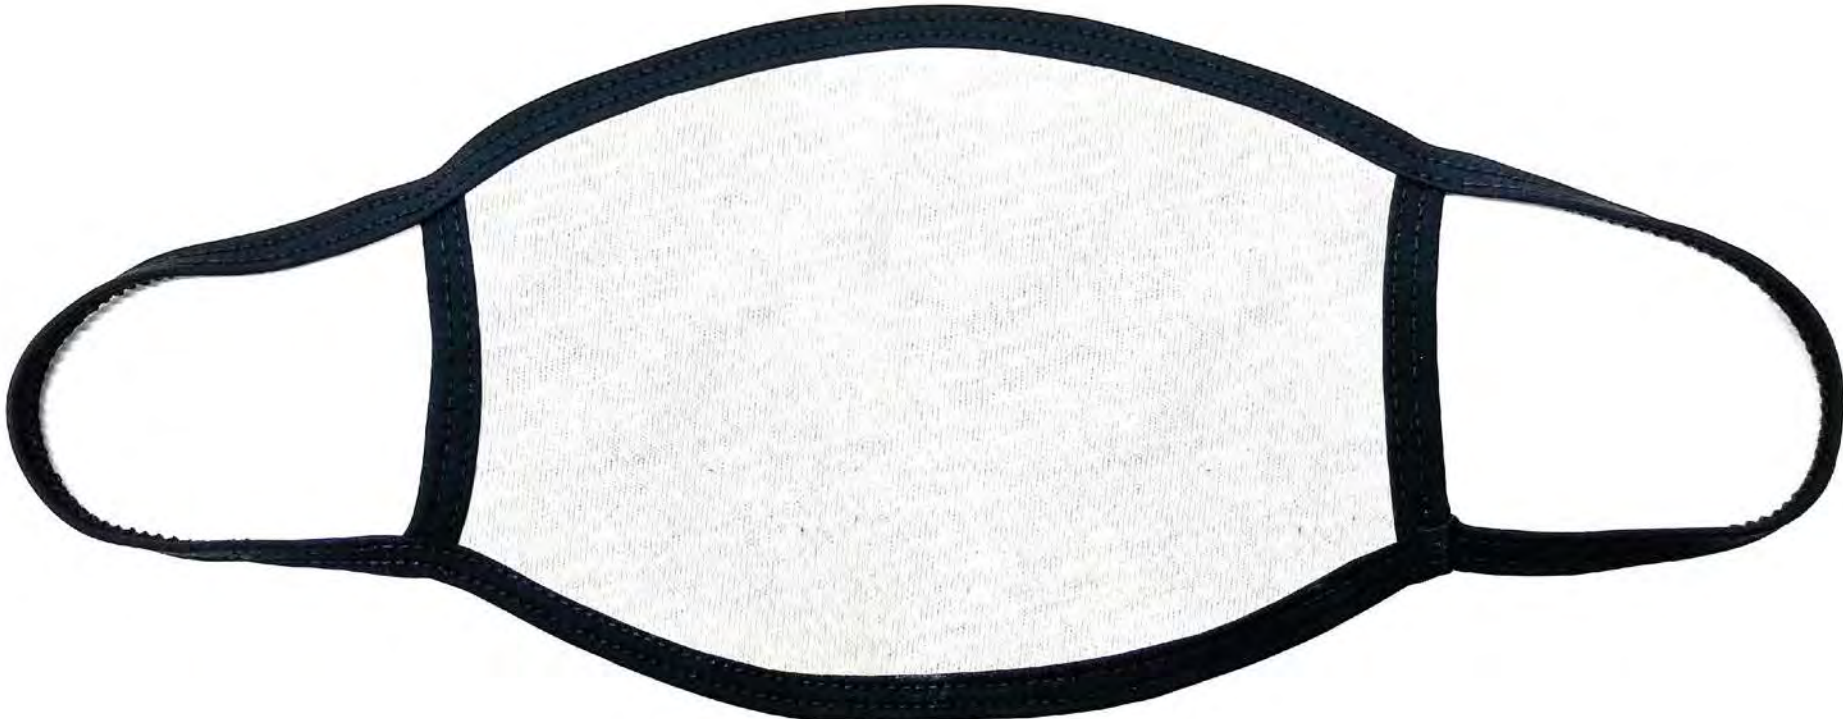

**PRE-PACK**

**100% COTTON | MADE IN USA**  
**\*2-layers, with elastic ear loops, washable**

**ADULT FACE MASK - BLACK - NO PRINT**  
Wholesale: \$4.00      Pack-of-5: \$20.00

**FM-BLACK**

**PRE-PACK**

**100% COTTON | MADE IN USA**  
**\*2-layers, with elastic ear loops, washable**