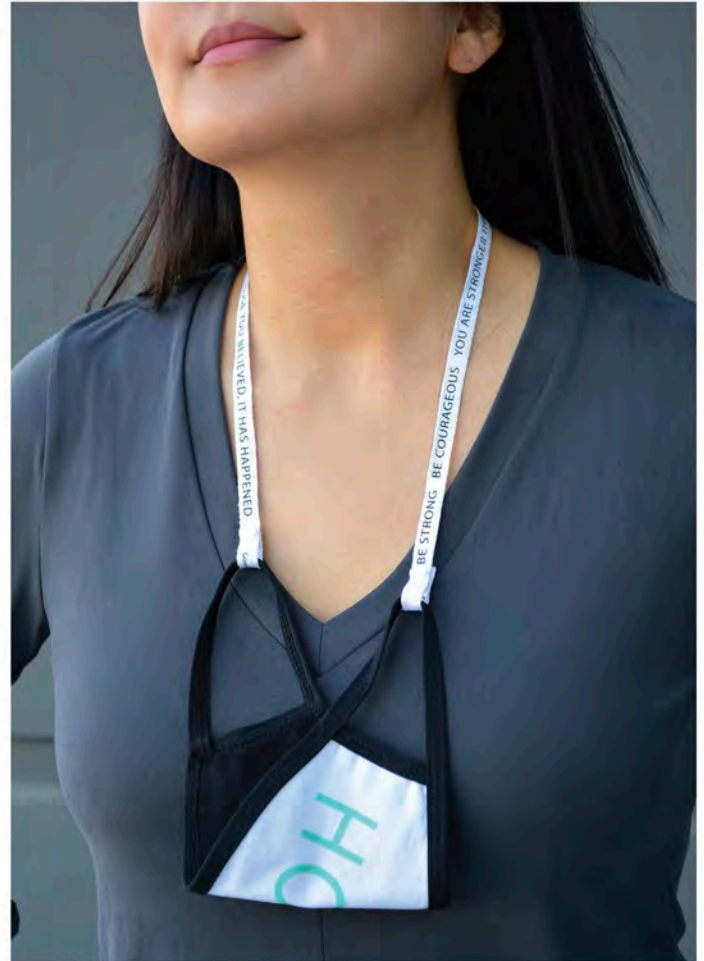

LANYARD - BE STRONG

Wholesale: $2.50 each

Pack-of-4: $10.00 each

LYD-BS