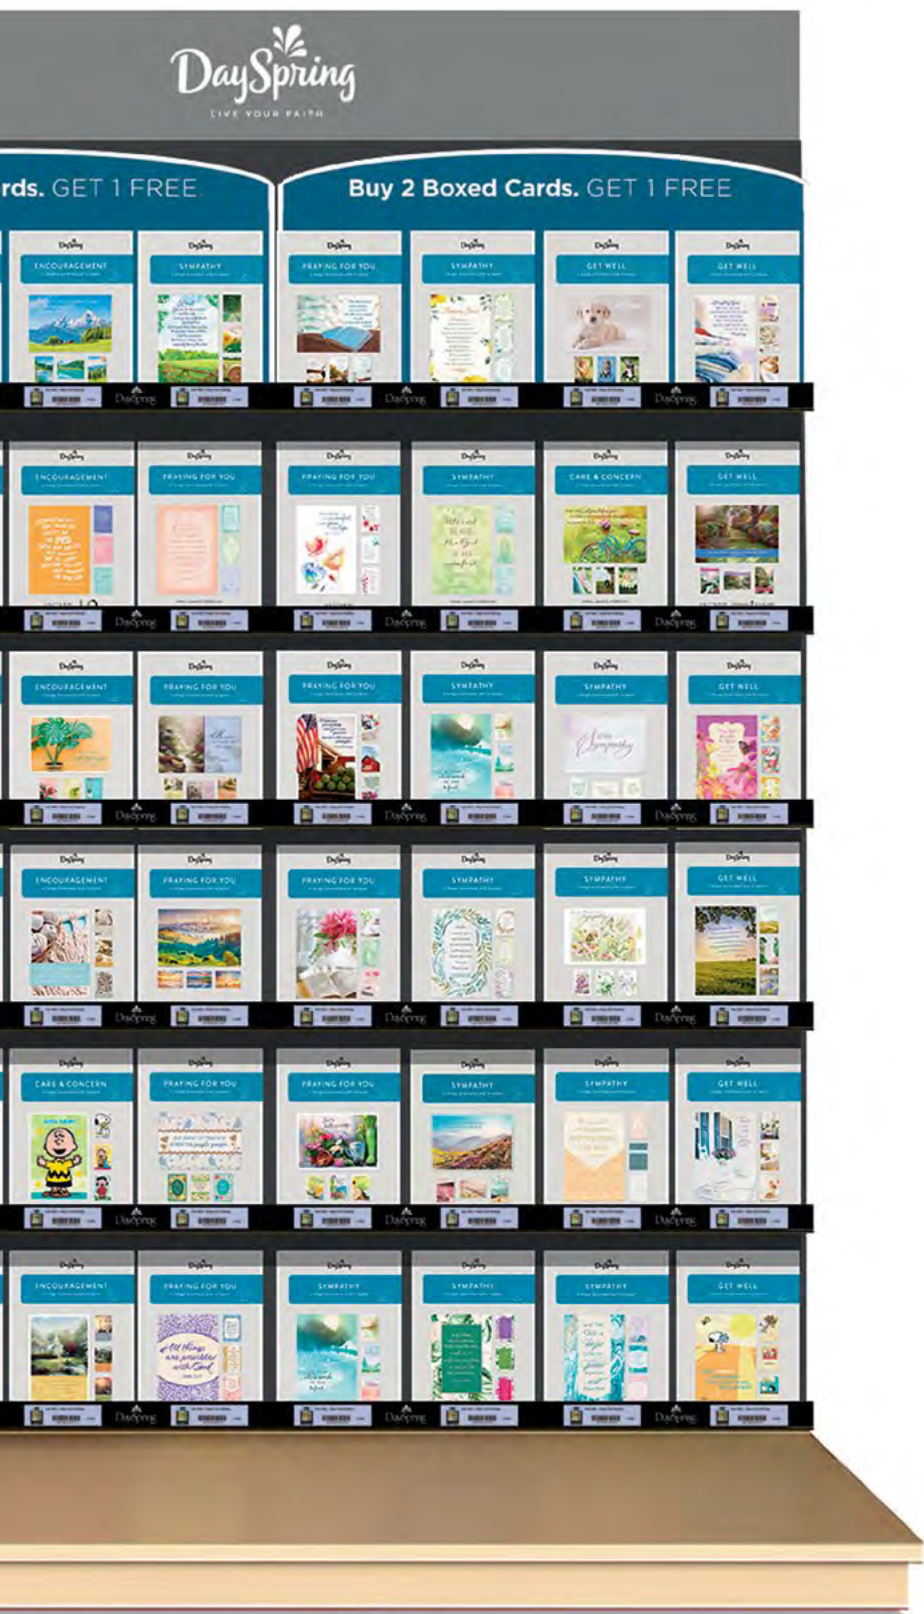

IN-LINE EVERYDAY BOXED MERCHANDISING SYSTEM

***No charge for controlled systems**

The corrugated divided insert tray keeps boxes organized and upright. A black plastic shelf strip holder snugly fits the lip of the DaySpring acrylic boxed card In-Line shelf. Slide in black paper label holders, with printed logo and grid positions, and secure individual boxed card label.

Packaging may vary as titles are updated with new box lids.

MERCHANDISING BOXED CARD TRAY

The plastic insert tray keeps boxes organized and upright. Place it with the appropriate card lines within the 14-Tier Card Fixture. Fits on the drawer front of the 14-Tier Card Fixture.