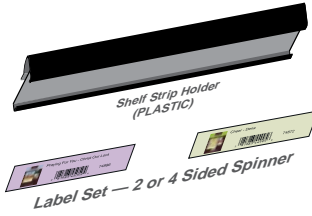

SPINNER MERCHANDISING

SPINNER KIT $465.00 COST

Includes spinner, header, internal and external wires.

K9407

SHIPS NOW

114413 • DISPLAY TOWER ONLY
Spinner height with header is 75" with a spinning radius of 27". Constructed of laminated wood, powdercoated shelves, and smoked acrylic side panels. • **$297.00 Each**

114413

114414 • GENERIC HEADER
For each Inspirational Spinner you will need the following: Generic Header. • **$11.00 Each**

114414

107039 • EXTERNAL WIRE SHELVES
1 = 1 side (7 shelves) • **$43.00 Each**

107039

107038 INTERNAL WIRE SHELVES
1 = 1 side (7 shelves) • **$41.00 Each**

107038

*A 3-year signed merchandising agreement must accompany order to receive free spinner.

LABELING PROGRAM

115995 • LABEL SET - 2 OR 4 SIDED SPINNER (BOXED CARDS ONLY)
Requires 1 per spinner. • **$10.25 Cost**

115995

116160 • UPDATE LABEL SET
Labels for new items only. • **$3.50 Cost**

116160

Label sets ship with product when kits are ordered.

112123 • SPINNER SHELF STRIP HOLDER
1 per every side. 1 = 7 holders. • **$9.50 Each**

112123