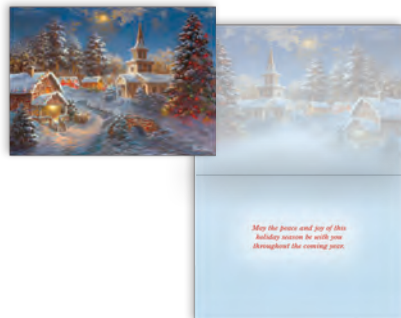

HAPPY SPIRITS AWAIT
GCFS82371 • Glitter
© Nicky Boehme