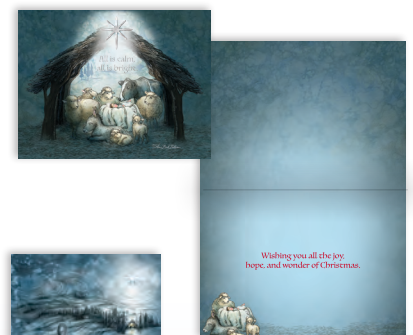

A SON IS BORN
DAC22529 • Foil or Glitter
© Sherri Buck Baldwin