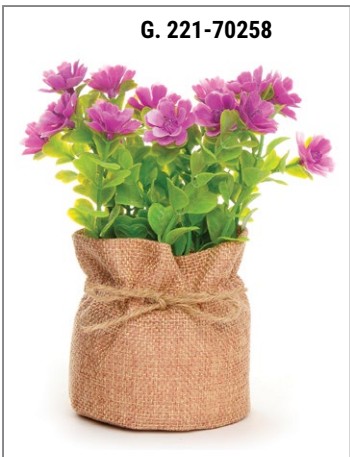

A. 221-70304 5"L x 5"H
LIGHT PINK FLOWERS IN
SHORT DARK GRAY POT
MIN 6/6.50 ea.
DISC 24/6.18 ea.
CASE 48/5.85 ea.
MSRP $12.99 ea.

B. 221-70306 5"L x 5"H
PURPLE FLOWERS IN
SHORT DARK GRAY POT
MIN 6/6.50 ea.
DISC 24/6.18 ea.
CASE 48/5.85 ea.
MSRP $12.99 ea.

C. 221-70305 5"L x 5"H
DARK PINK FLOWERS IN
SHORT DARK GRAY POT
MIN 6/6.50 ea.
DISC 24/6.18 ea.
CASE 48/5.85 ea.
MSRP $12.99 ea.

Order today!
Ph: 866-247-0156 | Fax: 419-562-3937
sales@crossroadsfamily.com
www.crossroadsfamily.com

D. 231-70352 4.75"L x 7"H
SMALL ROUND BLOOMS
WITH LIGHT GRAY POT - CORAL
MIN 6/6.75 ea.
DISC 24/6.41 ea.
CASE 48/6.08 ea.
MSRP $13.99 ea.

E. 231-70351 4.75"L x 7"H
SMALL ROUND BLOOMS WITH
LIGHT GRAY POT - PURPLE
MIN 6/6.75 ea.
DISC 24/6.41 ea.
CASE 48/6.08 ea.
MSRP $13.99 ea.

F. 231-70353 4.75"L x 7"H
SMALL ROUND BLOOMS
WITH LIGHT GRAY POT - WHITE
MIN 6/6.75 ea.
DISC 24/6.41 ea.
CASE 48/6.08 ea.
MSRP $13.99 ea.

G. 221-70258 2.75"L x 6.75"H
PINK LARGE PETAL FLOWER IN
BURLAP BAG
MIN 6/4.50 ea.
DISC 36/4.28 ea.
CASE 72/4.05 ea.
MSRP $9.99 ea.

H. 221-70259 2.75"L x 6.75"H
WHITE LARGE PETAL FLOWER IN
BURLAP BAG
MIN 6/4.50 ea.
DISC 36/4.28 ea.
CASE 72/4.05 ea.
MSRP $9.99 ea.

I. 221-70260 2.75"L x 6.75"H
YELLOW LARGE PETAL FLOWER IN
BURLAP BAG
MIN 6/4.50 ea.
DISC 36/4.28 ea.
CASE 72/4.05 ea.
MSRP $9.99 ea.

J. 221-70261 2.75"L x 6.75"H
PURPLE LARGE PETAL FLOWER IN
BURLAP BAG
MIN 6/4.50 ea.
DISC 36/4.28 ea.
CASE 72/4.05 ea.
MSRP $9.99 ea.